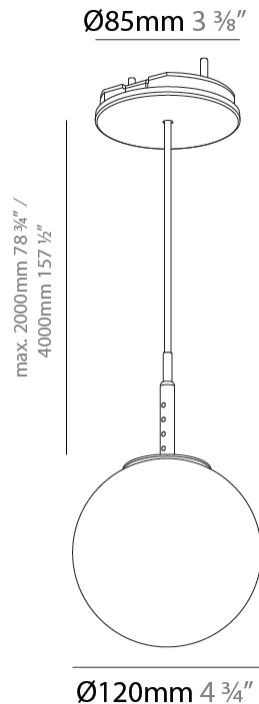

GENERAL

Series: Bilo
Brand: Prolicht
Division: Architectural
Mounting Type: Suspension
Mounting Location: Ceiling
Subcategory: Pendant

PHYSICAL

Shape: Round
Diameter (mm): 120
Diameter (in): 4 ¾
Height (mm): 120
Height (in): 4 ¾
Ceiling Thickness (mm): 1 - 25
Ceiling Thickness (in): 1/16 - 1
Light Distribution: Omnidirectional
Fixture Finish: SSR / BKV / CWI / CRY / HAB / UFT / ITA / RUA / FTG / MYG / LOD / PUS / FRO / FUP / KIA / POP / BLS / SPG / MEY / GOH / GUM / CHC / COM / ABZ / JAG / OBR / MOS / ROR
Accent Finish: OPL / YEL / ORA / RED / BLU / GRN
Fixture Material: Glass / Aluminum
Cable Details: 2000mm/78 ¾" or 4000mm/157 ½" Cable - Color
Options: Black / White / Orange / Red / Green
Cut-out Measurements: 68mm / 2 11/16

ELECTRICAL

Lamp Type: LED
Input Wattage (W): 6
Dimming: Tri-Mode (Non-Dimming and Phase Dimming (120Vac only) and 0-10V Dimming)
Driver Included: No
Driver Location: Remote
Driver Type: Constant Current - Universal
Driver Class: Class 2
Input Voltage (V): 120 - 277
Constant Current (MA): 500

LED

Color Temperature (°K): 2700 / 3000 / 3500 / 4000
Max. Delivered Lumen (lm): 356 / 377 / 398 / 408
Nominal Lumen (lm): 460 / 487 / 514 / 528
CRI: >90 CRI
Lamp Life (hrs): 50000

OPTICAL

Beam Angle: 120

RATINGS AND CERTIFICATIONS

Certified By: CSA Certified to UL and CSA Standards
IP rating: IP20